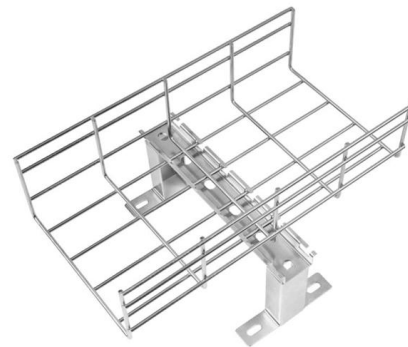

CONCEALED BOX (CONNECTABLE) 3"X3" BLACK

CONCEALED BOX (CONNECTABLE) 3"X3" BLACK -
CONNECTABLE CONCEAL BOX 1G 3"X3" BLACK

[Contact Us](#)

12 Way Power Distribution Box DIN Rail Electrical Concealed

About this item MAIN PURPOSE: 12 way circuit breaker box, mainly used to provide safety for your wall circuit, which is stable and EASY TO INSTALL: The distribution box with DIN rail, concealed