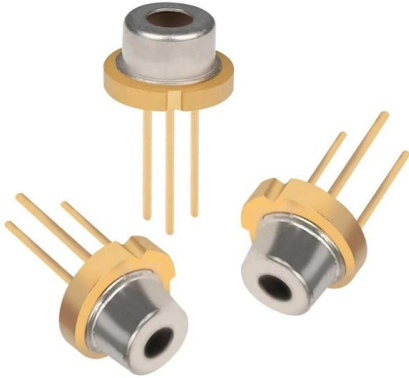

Concealed bracket for distribution box

Concealed bracket for distribution box

DISTRIBUTION BOX CONCEALED 15*18

DISTRIBUTION BOX CONCEALED 15*18 Rs 3,000
DISTRIBUTION BOX CONCEALED 15*18 Add to cart Buy now Order via WhatsApp

[Contact Us](#)

8 ways to conceal the electric panel box in your home

While the distribution board (DB) box may be a really important part of the home -- it helps to distribute electricity within

[Contact Us](#)

1.An Ultimate Guide for Metal Distribution Boxes

1) Metal Distribution Boxes Constructed from steel, aluminum, or cast iron, metal distribution boxes are highly durable and resistant to mechanical damage. Ideal