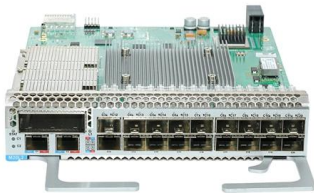

Terminal & Distribution Boxes , Enclosures , BPX

Discover Terminal & Distribution Boxes at BPX. High-quality Enclosures with fast UK delivery and expert UK support for your industrial projects.

[Contact Us](#)

Enclosure Mounting Bracket Kits :: PLATT ELECTRIC SUPPLY

Categories Boxes & Enclosures Enclosures - Accessories Fasteners, Clamps & Mounting Brackets Enclosure Mounting Bracket Kits

[Contact Us](#)

Concealed Brackets , McMaster-Carr

Choose from our selection of concealed brackets, including brackets, structural framing, and more. Same and Next Day Delivery.

[Contact Us](#)