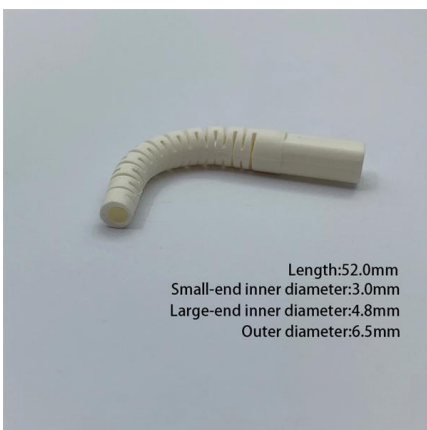

## Understanding Distribution Boxes: A Comprehensive Guide

A distribution box, also known as a power distribution box or electrical distribution box, is used to distribute electrical power safely to multiple

[Contact Us](#)

Length:52.0mm  
Small-end inner diameter:3.0mm  
Large-end inner diameter:4.8mm  
Outer diameter:6.5mm