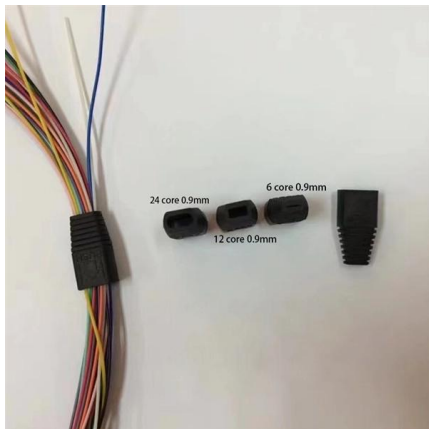

How to Choose the Best Cable Tray Accessories: A Complete Buying

Discover what to look for in cable tray accessories, from types and materials to installation tips and top buying considerations.

[Contact Us](#)

DIY Installation: Mastering Light Duty Cable Tray Setup

Explore our comprehensive DIY guide to master the installation of light-duty cable trays. From planning to cable organization, follow step-by-step instructions for a tidy and efficient cable