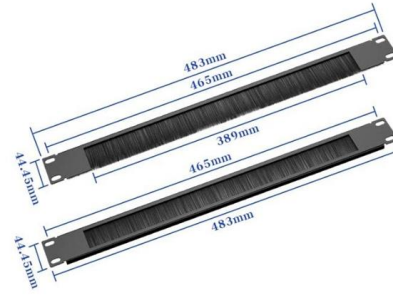

The Ultimate Guide to Terminal Junction Box Wiring:

Learn how to properly wire terminal junction boxes for electrical connections. Understand the importance of proper wiring techniques, safety precautions, and

[Contact Us](#)

Communication Junction Boxes

Keep communication systems secure and functional with Zarlec's Communication Junction Boxes, facilitating efficient data cable management.

[Contact Us](#)

What is a Junction Box? , Junction Box Uses Explained

What is a junction box used for in a commercial electrical system? We cover the differences in commercial junction boxes and how to choose the

[Contact Us](#)