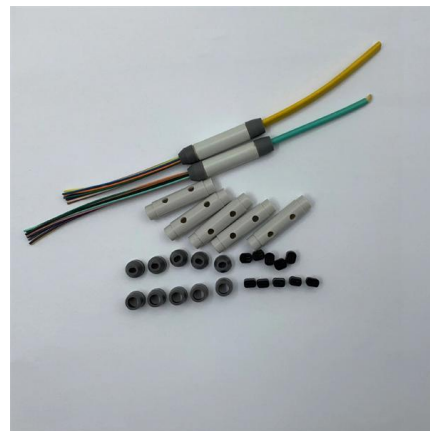

CISCO CATALYST 3750 Series Switches Hardware View

The Cisco Catalyst 3750 Series is an innovative product line for mid-sized organizations and enterprise branch offices. Featuring Cisco StackWise technology, the products improve LAN operating

[Contact Us](#)