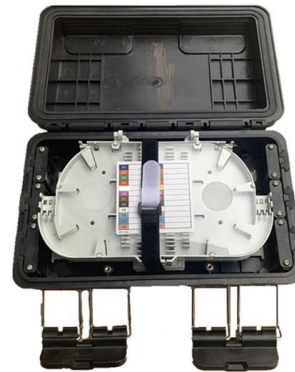

Connecting 3750X via fiber

We have four 3750x Cisco Switches. We would like to connect our database server to the switch via fiber connection. What would we need to purchase to do this? We have the Cisco

[Contact Us](#)

New Cisco Catalyst 3750 Series Switches Overview

New Cisco Catalyst 3750 Series Switches Overview Cisco Systems is pleased to introduce the new Cisco Catalyst® 3750 Series switches, an innovative product line that improves LAN operating

[Contact Us](#)