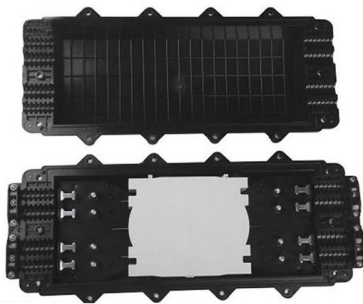

EV Charger Distribution Box vs Standard Distribution

Learn the difference between EV charger distribution boxes and standard boards. Understand EV consumer units, surge protection, UK/EU standards, and how to

[Contact Us](#)