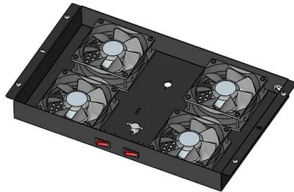

12V Canopy Power Box , Power Distribution Hub

12V Canopy Power Box , Power Distribution Hub $ 195.00 Payments starting from $10.00 per week. learn more TrippleG Power Distribution hub for you 12V

[Contact Us](#)

EV Charger Distribution , FuseBox.Shop -

EV Charger Distribution Fusebox EV Charging Boards CP Fusebox EV Charging Boards are designed for safe and reliable electric vehicle (EV) charging in both

[Contact Us](#)