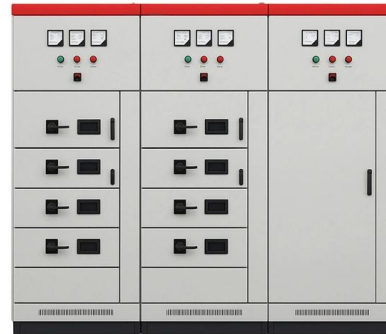

Solar canopies for instant self-consumption and electric vehicle

This solution allows electricity to be produced when the sun is out, thus covering part of the installation's electricity needs, as well as providing part of the additional power needed to charge the electric

[Contact Us](#)

12 Volt Direct Plug & Play Canopy Power Control Box

Canopy Power Hub Control Box Plug & Play w/ Intergrated 20Amp DC to DC Charger Part Number: TVD-PCB1-DCDC20 $549.00

[Contact Us](#)