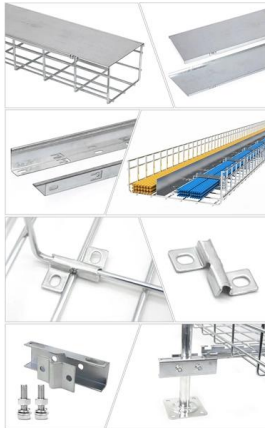

Charge Amps Column: Flexible Mounting Solution for

Charge Amps Column is a mounting solution with a spacious interior, flexible installation options, and moisture/dust-proof design, it accommodates up to four

[Contact Us](#)

Floor-Standing Charging Column Box, Stainless Steel Distribution Box

The stainless steel charging pile protection box is designed to withstand high temperatures and resist scratches, making it an ideal solution for enhancing the longevity and reliability of your charging

[Contact Us](#)

Contact Us

For datasheets, pricing, or custom fiber access solutions, please visit:
<https://www.frindel.es>