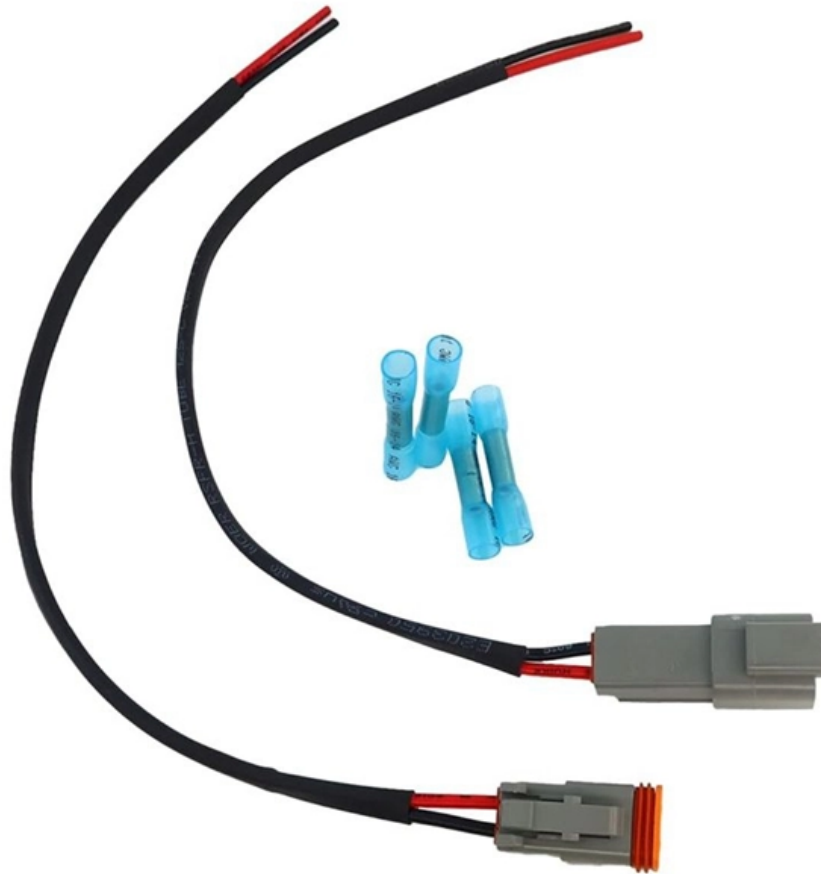

# Charging Column Distribution Box

## Charging Column Distribution Box

---

### Wall-boxes & charging stations

BELATRON modular T2 charging systems for current electric vehicle models as wall boxes 30/60kW DC, charging columns 180kW DC & split systems 480kW DC

[Contact Us](#)

## Floor-Standing Charging Column Box, Stainless Steel Distribution Box

Floor-Standing Charging Column Box, Stainless Steel Distribution Box, Weatherproof, for New Energy Vehicle Charging Stations (50 \* 40 \* 20cm/100cm)