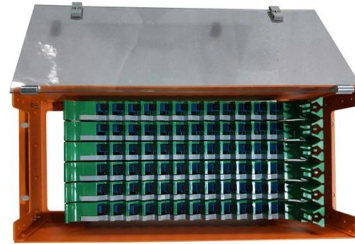

Charging Columns and Wall Box

The Caro charging station from Zucchetti Centro Sistemi (ZCS) is available in the 11kW power model, three-phase, smart and connectable to any existing photovoltaic system, in addition to the ZCS

[Contact Us](#)

Distribution boards for EV charging

If the EV charging park needs expansion it is easy to add extra incoming and outgoing power cables to the distribution board. The system is designed and

[Contact Us](#)

EV Charging Distribution Boxes

Find reliable EV charging distribution boxes for indoor and outdoor use. High-quality, waterproof, and secure. Perfect for electric vehicle charging stations.

[Contact Us](#)