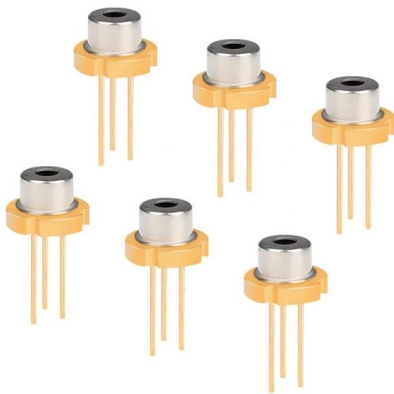

### Surface-Mounted Fuse Box IP65 with Brass Terminals Surface

Surface-Mounted Fuse Box IP65 with Brass Terminals Surface-Mounted 1 Row for 5 Modules for Garden or Outdoor Use Villas, Charging Columns

[Contact Us](#)