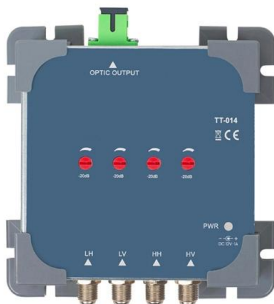

Cabinet 45u

19 Inch Data Center with 42u Network Cabinet
45u Server Rack Hot Cold Aisle Containment
Solution with Automatic Sliding Door, Find Details
and Price about

[Contact Us](#)

APC NetShelter SX Air Containment

The EcoAisle is an intelligent thermal containment solution designed to increase cooling system efficiency while protecting critical IT equipment and personnel. The Active Flow Control (AFC)

[Contact Us](#)

42U Server Rack Enclosure , Cold Aisle Containment

The aisle containment system improves cooling efficiency in hot aisle/cold aisle rack configurations by essentially creating a room within the aisle and keeping hot and

[Contact Us](#)