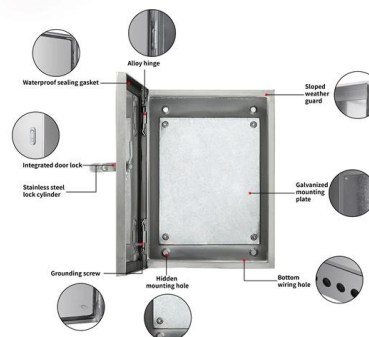

Help , How to create vertical cable tray in Revit , Autodesk

How to create a vertical cable tray in Revit to match the one shown in the image: This can be done with the free Revit MEP Fabrication extension. Use

[Contact Us](#)

Best Practices for Installing Cables in Trays