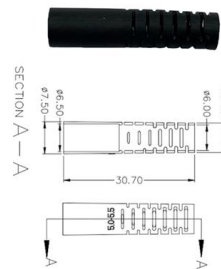

[Contact Us](#)

Cable Tray SHIB NAL

Cable trays are not raceways, but they are treated as a structural component of a facility's electrical system. Cable trays are a part of a planned cable management system to support, route, protect and

[Contact Us](#)

Modeling cable tray vertically

Zoom in and align the back of the cable tray to the wall, as shown below, before and after. Before After Open Electrical Room South Wall (Panels) Section. You can

[Contact Us](#)

Can wire mesh baskets and cable trays be installed vertically or

Yes, wire mesh baskets and cable trays can be installed vertically or overhead, and they absolutely should be in many cabling projects.

[Contact Us](#)

Instrumentation Cable trays Installation in vertical

The above issues can be minimized to a great extent if we can install the instrumentation cable trays in vertical orientation .Although a little bit higher