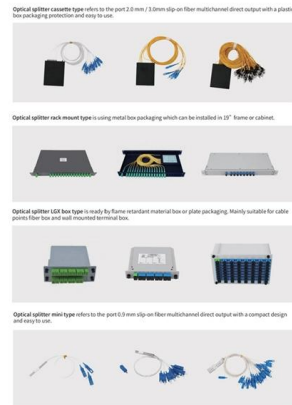

Vertical cable management is installed along the sides of server racks and is designed to handle larger cable bundles. It provides pathways that guide

[Contact Us](#)

Cable Tray Trunking & Ladder Installation Method for

Resources For Electrical & Electronic Engineers Cable Tray Trunking & Ladder Installation Method for Projects The purpose of this article is to define the

[Contact Us](#)

ORS Medium Voltage XLPE Insulated Cables G Rating Factors for Cables

Table 3 - Group Rating factors for 3-core cables installed in air on ladder racks or perforated cable trays (k2) Number of Cable Circuits in a

[Contact Us](#)

What is a Vertical Cable Tray?

However, the vertical cable tray is an equally critical component that forms the backbone of any multi-story building or modern data center. But what