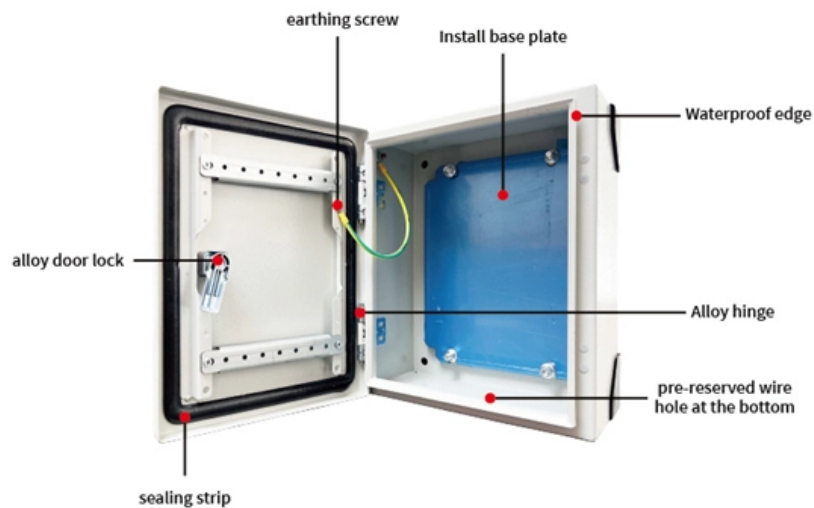

Cable tray through-wall panel specifications

Cable tray through-wall panel specifications

A T & B Cable Tray Metallic cable tray

Introduction Cable tray wiring systems offer significant advantages over conduit pipe and other wiring systems. Cable tray is more cost efficient, more reliable, more adaptable to changing needs and

[Contact Us](#)

Cable tray

In the electrical wiring of buildings, a cable tray system is used to support insulated electrical cables used for power distribution, control, and communication. Cable

[Contact Us](#)

A Guide to Installing and Supporting Electrical Cable Trays

A professional guide to installing electrical cable tray systems per NEC Article 392. Covers support, securing cables, and fill calculations.