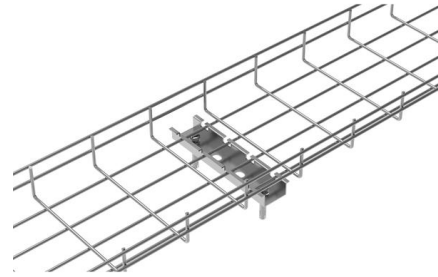

[Contact Us](#)

CABLE MANAGEMENT SYSTEMS CABLE TRAYS & ACCESSORIES

We manufacture a wide range of products capable of providing the characteristics which respond to the proposed application, along with quality of assembly, speed of installation, and cost-saving cable trays.

[Contact Us](#)

Cable tray

ABB designs and manufactures cable tray systems, including perforated tray, cable ladder, channel tray and strut (metal framing).

[Contact Us](#)

Contact Us

For datasheets, pricing, or custom fiber access solutions, please visit:
<https://www.frindel.es>