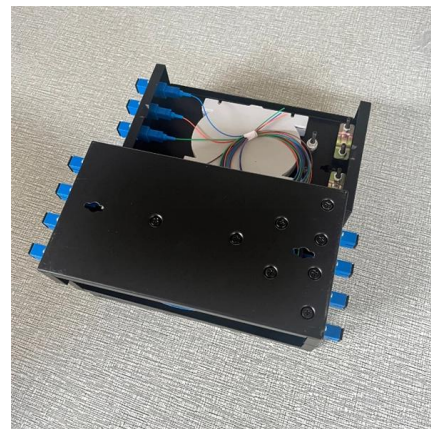

Heavy Duty Strut Bracket , Ladder Trays , Cable Tray and Reels

The aluminum I-beam design of ITray is perfect for industrial installations with large diameter cables in long span situations, minimizing total tray width and creating a smooth transition between straight

[Contact Us](#)

Mesh cable tray systems