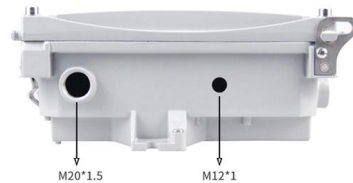

CAD Forum

CAD/BIM Library of blocks "cable tray" ? Free CAD+BIM Blocks, Models, Symbols and Details Free CAD and BIM blocks library - content for AutoCAD, AutoCAD LT, Revit, Inventor, Fusion

[Contact Us](#)

MT Tray Products

We are specialized in Cable Tray Products: perforated, ladder, Trunk with wide variety to choose from and best quality you will ever get in the Egyptian market.

[Contact Us](#)