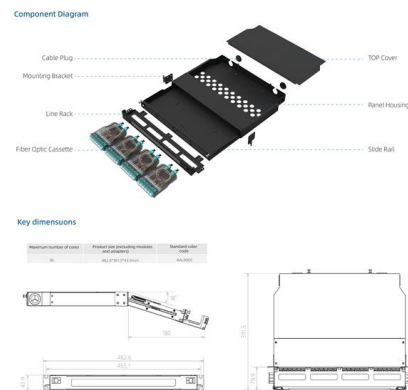

Contact Us

For datasheets, pricing, or custom fiber access solutions, please visit:
<https://www.frindel.es>