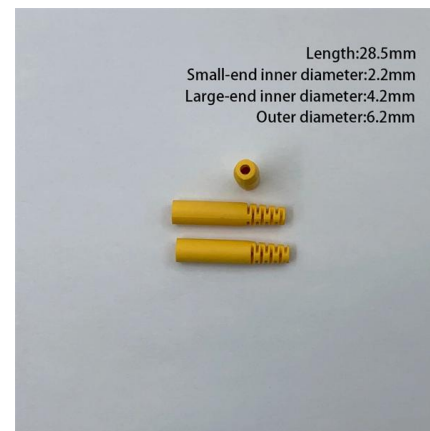

GUIDE CABLE TRAYS TECHNICAL

NEMA VE 1-2017 Specifies requirements for metal cable trays and associated fittings designed for use in accordance with the rules of Canadian Electrical Code, Part I and the National Electrical Code®

[Contact Us](#)

Prevent Fire and Electric Hazards When Cable Trays Used

If not designed and installed properly, wiring inside cable trays may pose hazards such as fire, electric shock, and arc-flash blast events.

[Contact Us](#)