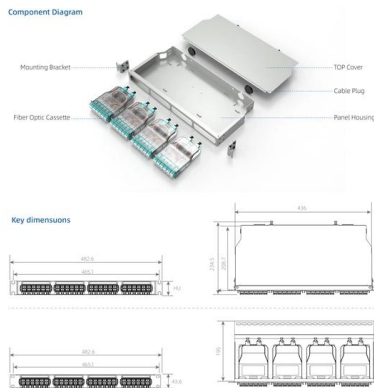

[Contact Us](#)

All You Need to Know About Cable Tray

Wiring inside cable trays has the potential to produce fires, electrical hazards, and other potentially fatal incidents if improperly organized and fitted. As

[Contact Us](#)

Cable Tray Entrance/ Penetration on Enclosure

Is there any clause on NEC stating the sealing of entrance of power panels/ enclosure as what we are doing when cable tray penetrates a wall, floor? The inspector is asking to put silicon on