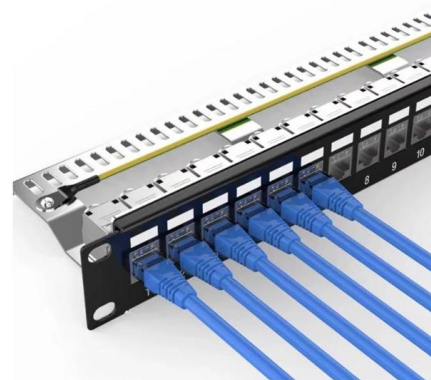

Corner joint piece 100mm

cable tray corner Archives

Choosing the right cable management system is crucial for safe, organised, and cost-effective installations. Whether you're running power cables, data lines, or control wiring,

[Contact Us](#)