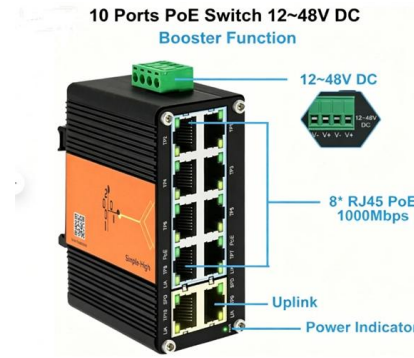

Amazon : Funnel Tray

Amazon : funnel tray Check each product page for other buying options. Price and other details may vary based on product size and color.

[Contact Us](#)