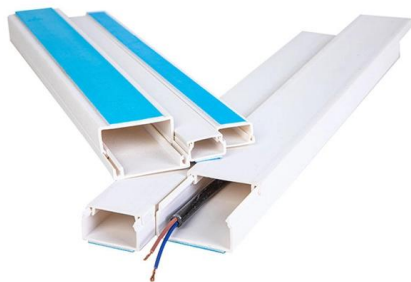

Product Catalogue Cable Management Solutions

Cable ladder is a more reliable, less expensive solution for supporting cable, which is easier to maintain, proves more adaptable to changing needs, and is more suitable for harsh and corrosive environments.

[Contact Us](#)