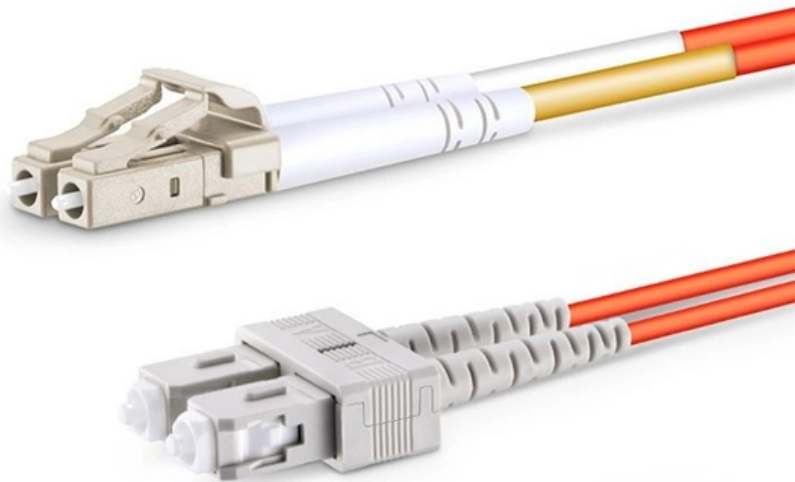

Cable tray corner funnel

Cable tray corner funnel

Triple Corner Narrow Roller/Cable Tray Corner Roller

Triple Corner Narrow Roller/Cable Tray Corner Roller Description It's a device used for guiding and supporting cables as they are laid through cable trays, especially

[Contact Us](#)

nVent CADDY WBT Performance Cable Tray Waterfall

The nVent CADDY WBT Performance Cable Tray Waterfall is a versatile, easy-to-install cable management solution for wire basket trays. Featuring innovative over-sidewall technology, installers

The corner duct cable raceway is designed for commercial, industrial and residential applications to store and hide cables located in the corner of a room and running

[Contact Us](#)

Cable Tray and Reels , Wire and Cable Management

Triple Corner Narrow Roller/Cable Tray Corner Roller

It's a device used for guiding and supporting cables as they are laid through cable trays, especially around corners. This roller typically features a compact frame