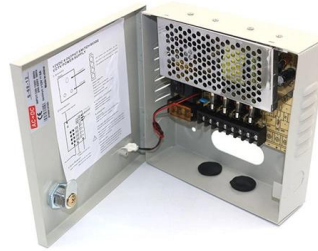

Cable Tray Technical Guide A practical guide to product selection and

Cable Tray Technical Guide A practical guide to product selection and installation This guide for engineers and installers has been developed by ABB as a practical reference regarding cable tray

[Contact Us](#)

Flexible Cable Tray, Flexible Cable Tray Chain

NewReach offers a versatile cable tray that effectively manages and organizes cables in various environments. These trays are designed to bend and adapt to

[Contact Us](#)

Contact Us

For datasheets, pricing, or custom fiber access solutions, please visit:
<https://www.frindel.es>