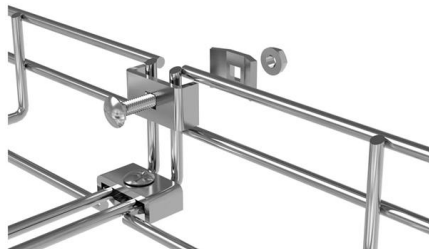

Cable Tray Brackets & Hangers

Direct Channel offers a comprehensive selection of Cable Tray Brackets and Hangers, designed to provide robust support and efficient installation for various cable management systems.

[Contact Us](#)

Cable Tray Systems & Support Brackets , TechLine Mfg

Discover cable tray supports at TechLine Mfg. Choose from hangers, brackets, and clamps for your needs. Contact us today for custom or standard-sized brackets!

[Contact Us](#)

CableTray Book English db

Aluminum Cable trays fabricated of extruded aluminum are often used for their high strength-to-weight ratio, superior resistance to certain corrosive environments and ease of installation. They also offer

[Contact Us](#)

Product Catalog

Cable Tray Accessories, Cable Tray Hangers & Support , RS

A functional cable tray system consists of various clamping, supporting, and splicing accessories in order to achieve the best possible system. Other add-ons include plastic nuts, bolts, swift clips, wire