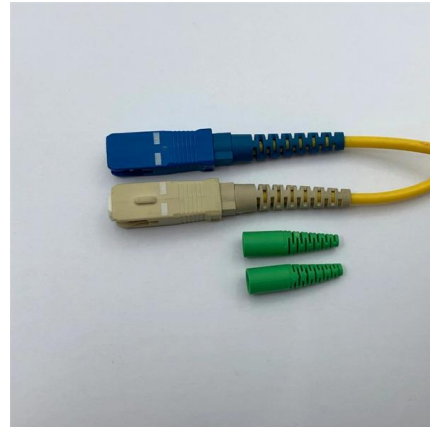

Best Fixing and Mounting Options for Cable Trays , CMW

Regarding cable management, the fixing and mounting you choose for your cable trays can make or break your setup. Whether you're managing voice, data, or electrical cables, ensuring

[Contact Us](#)

Contact Us

For datasheets, pricing, or custom fiber access solutions, please visit:
<https://www.frindel.es>