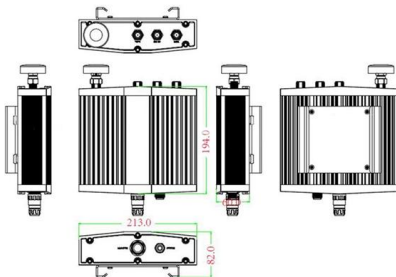

Mechanical drawing

Cable Trays , Cable Management Trays

Are you looking for high-quality Cable Trays for improved cable management and organisation? Look no further than our extensive range, featuring top brands such as our very own RS PRO, Cablofil

[Contact Us](#)