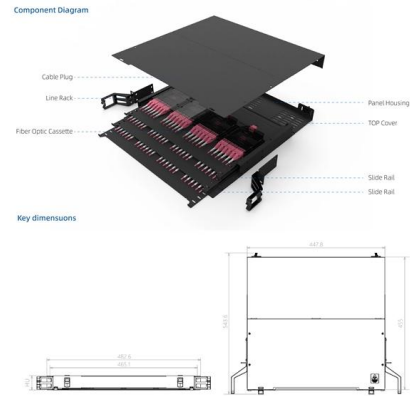

[Contact Us](#)

More durable and robust

The outer layer is made of environmentally friendly PVC, which is soft and elastic. It can be stretched without damage , so you can use it with confidence.

Cable Tray Selector