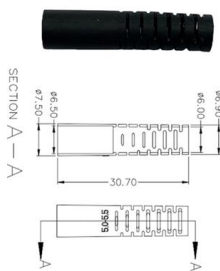

Trunking and cable trays

Trunking and cable trays D-LINE SELF-ADHESIVE CABLE TRUNKING AND ACCESSORIES 55 An innovative range of self-adhesive trunking, with all sizes featuring an integral hinged lid with snap

[Contact Us](#)

Cable Tray , Wire Mesh, Ladder Tray and More Wire Management

Cable trays and baskets are designed to help support and route cable bundles in an organized manner along ceilings or walls. Shop for cable tray systems now.

[Contact Us](#)

Cable Tray Technical Guide A practical guide to product selection and

Cable Tray Technical Guide A practical guide to product selection and installation This guide for engineers and installers has been developed by ABB as a practical reference regarding cable tray

[Contact Us](#)