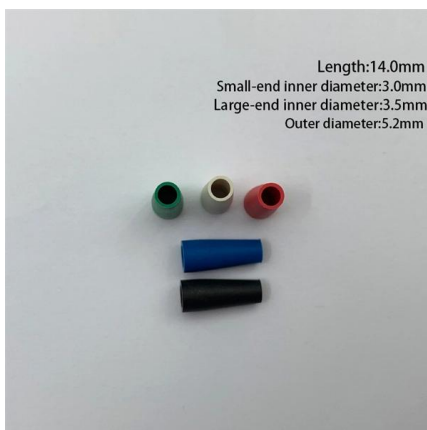

RANMEI Cable Tray Bridge Pulley Threading Garage

Key item features ?Practical and Portable?This cable pulley tray wiring wire guide clamp auxiliary tool is designed to be practical, compact, and portable, making it

[Contact Us](#)