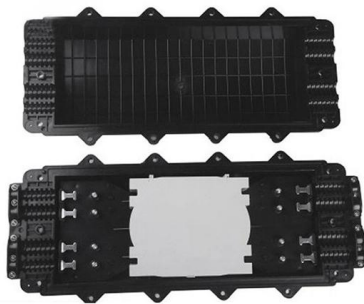

Cable Tray Rollers - Wire Guiding Pulley Wheel, Stainless Steel Cable

Product Description Wire Pulling Pulley Stainless Steel Auxiliary Pulley - Wire Auxiliary Pulling Stainless Steel Pulley - Large Load Bearing Cable Pulley for Renovation Project,

[Contact Us](#)

Carroterr Heavy Duty Cable Tray Laying Roller, Cable

Heavy Duty Cable Tray Laying Roller, Cable Tray Roller Electrical Wire Pulling Tool, Cable Tray Roller Threading Wire Pulling Pulley, Easy to Use for Construction

[Contact Us](#)

Cable Tray Roller Wire Pulling Tool Adjustable Clamp

Buy Cable Tray Roller Wire Pulling Tool Adjustable Clamp Rotation Cable Wire Threading Tool, Universal Cable Wire Threading Pulley for Electrical Wiring,

[Contact Us](#)