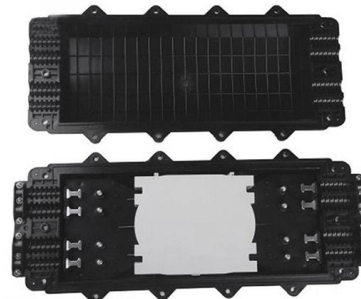

Adjustable Cable Tray Laying Pulley for Woodworking

Free delivery and returns on all eligible orders. Shop HWIREUIGT Adjustable Cable Tray Laying Pulley for Woodworking - High Hardness, Wear-A.

[Contact Us](#)