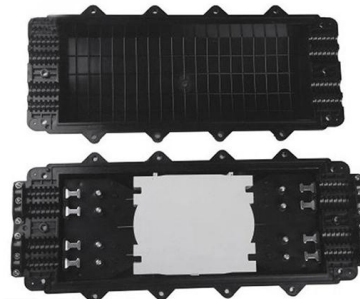

What Is a Junction Box?

Learn about a junction box as it pertains to a residential home and its electrical wiring, plus DIY tips to install an electrical junction box.

[Contact Us](#)