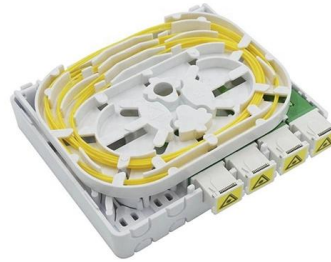

FTTH Butterfly Optic Cables: Revolutionizing Fiber-to-the-Home

Unveiling the Butterfly Cable Architecture The term "butterfly" in FTTH butterfly optic cables refers to their distinctive structural design. Unlike traditional fiber optic cables, butterfly cables

[Contact Us](#)

Butterfly-shaped leading-in optical cable

A technology for introducing optical cables and butterflies, applied in the directions of cables, optics, light guides, etc., can solve the problems that optical cables cannot meet the new needs of users, high

[Contact Us](#)

Butterfly -shaped optical fiber optical cable

They are called butterfly-shaped due to their unique design, which features a flat shape with two parallel fiber ribbons running down the center of the

[Contact Us](#)