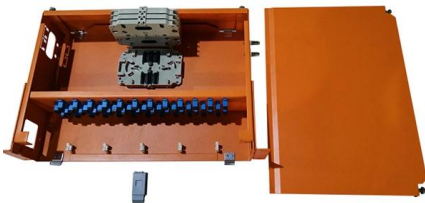

# **Busbar Dual-Socket Connector**

### Busbar systems

Show products Busbar systems Mini-PLS busbar system - up to 250 A 40 mm bar centre distance, 3-pole, space-saving plug-and-lock connection from the front,

[Contact Us](#)

### PowerBar Dual BusBar

PowerBar Dual BusBar - Two 3/8"-16 Studs 2020 Provides compact high-ampere busing with 3/8" terminal studs Where to Buy Find a TECH Installer Compare

[Contact Us](#)

Ordering information