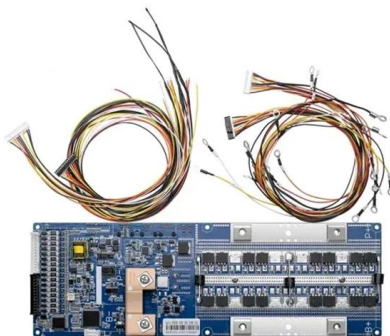

High-Power Solutions

Molex's Sentrality Pin and Socket Interconnect System offers high-voltage, high-current board-to-board, busbar-to-board and busbar-to-busbar connectors and provides a +/- 1.00mm radial self-alignment to

[Contact Us](#)

Busbar Connectors

Amphenol offers high-performing, low-resistance Busbar connectors with designs to conveniently distribute power between busbars, cables, and circuit boards.

[Contact Us](#)

POWER COMPONENT DESIGN SOLUTIONS

SOLUTIONS Our busbar solutions enable complex AC multi-phase connections in harsh conditions. We resolve design challenges and ensure manufacturability, electrical efficiency and cost effectiveness.

[Contact Us](#)