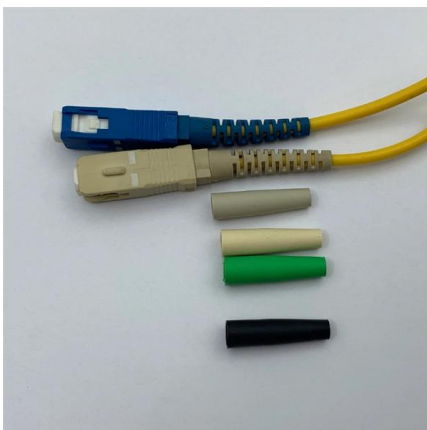

PowerPlane Busbar Connectors

PowerPlane Busbar Power Connectors deliver high-current performance along with various configurations and feature options. These power connectors offer high

[Contact Us](#)