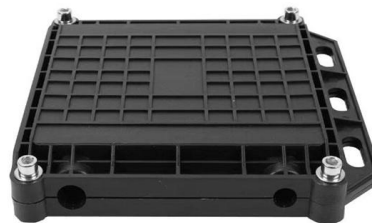

Product Facts

The RAPID LOCK connector is a single-pole, quick connect/disconnect replacement for lug connections, used in bus bar and back-plane power distribution applications. RAPID LOCK

[Contact Us](#)

Automotive Busbars & Terminal Blocks

Our automotive busbars and terminal blocks allow you to consolidate wiring and distribute electrical power in a cost-effective manner. Busbars and terminal blocks

[Contact Us](#)

Power Busbar Connectors

Busbars and busbar connectors are an efficient method of distributing power in a system, transmitting high current power from source to load. Combining TE's busbar knowledge and broad

[Contact Us](#)

RAPID LOCK Quick Connect/Disconnect Bus Bar Connectors

The RAPID LOCK connector is a single-pole, quick connect/disconnect replacement for lug connections, used in bus bar and back-plane power distribution applications. RAPID LOCK

[Contact Us](#)