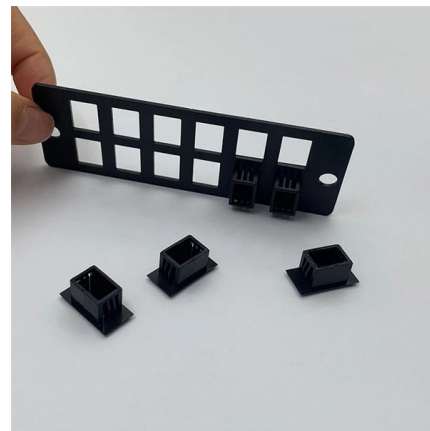

1000mm depth rack-mount server cabinet , Newegg

Search Newegg for 1000mm depth rack-mount server cabinet. Get fast shipping and top-rated customer service.

[Contact Us](#)