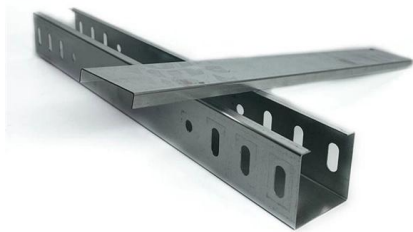

1000mm

Wideband 27RU 800mm Wide x 1000mm Deep with Built-in Thermostat Fully Assembled Free Standing Server Rack Data Cabinet 0 - 0 reviews SKU :

[Contact Us](#)

Serveredge 22RU 600mm Wide & 1000mm Deep Fully

This free-standing rack has been especially designed for use with Servers, Switches, AV Equipment, Security Systems, Telephone Systems, Patch Panels and other