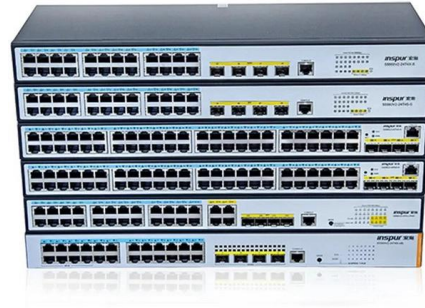

Broadcast Racks & Cabinets

These uncompromisingly strong and well-built structures are combined with component features that optimize cable performance and provide extraordinary

[Contact Us](#)