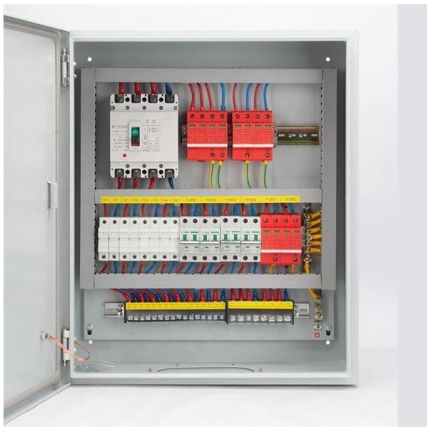

LMS Data 12U 1000mm Deep Server Cabinet, Floor Standing, 19-Inch

LMS Data CAB-FE-12U-6100 600 x 1000 Server Cabinet Offering excellent quality coupled with value for money, this 12U 1000mm deep Server cabinet is ideal for use as an IT Data system, Network

[Contact Us](#)

4Cabling 18RU 600mm Wide x 1000mm Deep Server Rack

Huge Range of Freestanding Network Cabinet & 18RU 600mm Wide x 1000mm Deep Server Rack. Trusted Australian Owned Company.

[Contact Us](#)

19" Server Rack 37U, 1000mm deep

This 19" Server Rack measures 37U and has got a depth of 1000mm. The server rack is provided with two doors, tempered glass, adjustable rack rail depth,

[Contact Us](#)