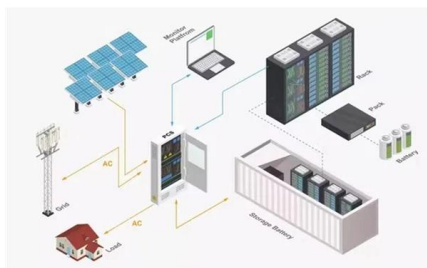

Industrial Ethernet Switches

Provides an overview of deploying PoE in an industrial environment, exploring how this sector can benefit from PoE technology and describing the

[Contact Us](#)