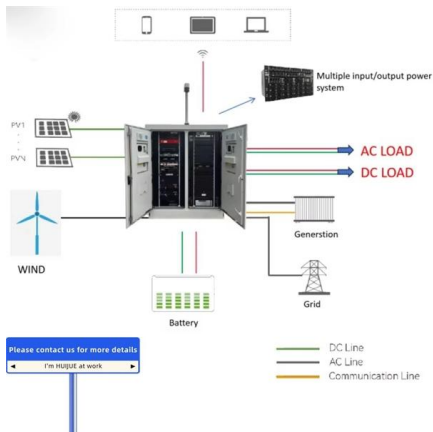

[Contact Us](#)

Power Over Ethernet Injector Adapter, Universal RJ45 Connector AP

Power Over Ethernet Injector Adapter, Universal RJ45 Connector AP Network Bridge POE Injector, Mini POE Combiner Splitter for Router, Network Switch, Computer Host Network Interface