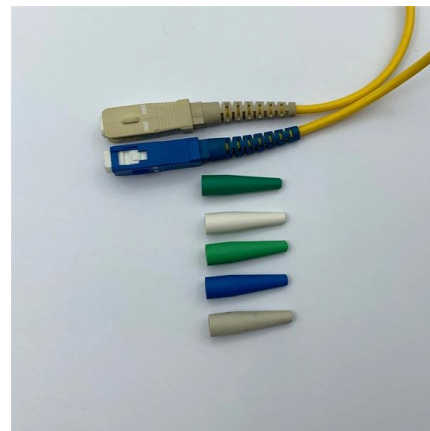

Industrial Ethernet Switches

Provides an overview of deploying PoE in an industrial environment, exploring how this sector can benefit from PoE technology and describing the

[Contact Us](#)