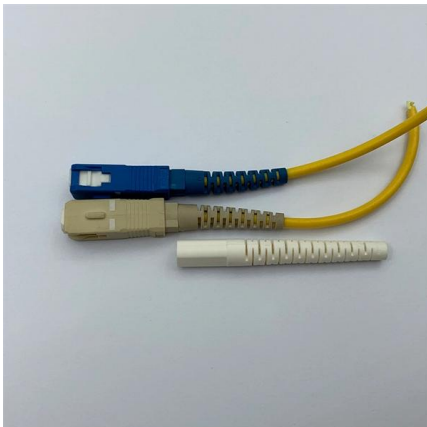

42U 1100 mm Enterprise V2 Racks and IBM PureFlex System 42U Racks

The 42U racks and 42U expansion racks conform to the Electronic Industries Association (EIA) standard EIA-310-D Cabinets, Racks, Panels, and Associated Equipment (1992).

[Contact Us](#)