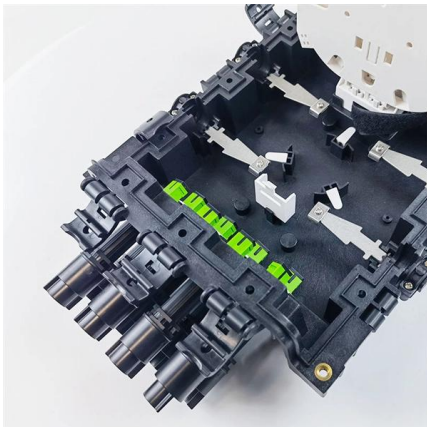

distribution box 6 ways

Low-cost IP67 Plastic Waterproof Distribution Box, perfect for smart home applications. With 6 ways, it's designed specifically for MCB circuit breaker

[Contact Us](#)

Most powerful smart distribution box home automation DIY project

Here is the Ultimate Smart Home Tech Tour for 16 Channel Smart Power Distribution Board DIY mainly used by KC868-H16B Smart Relay Controller and KC868-COLB logical controller and power meters.

[Contact Us](#)

Top 10 Smart Home Verteilerkästen für moderne Häuser

Vergleichen Sie die Top 10 Smart Home Verteilerkästen für moderne Häuser. Finden Sie den besten Hausverteiler für Sicherheit, Energieeinsparung und intelligente Steuerung.

[Contact Us](#)