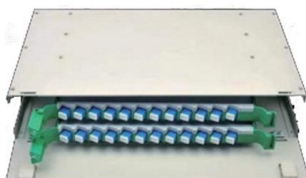

Multi-core Branch Optical Cable II (GJBFJV-II)

The multi-core branch cable II uses several simplex optical cables (made of 900µm tight buffered fibre and aramid yarns) as optical sub-units. Sub-units are stranded together to form a cable core.

[Contact Us](#)