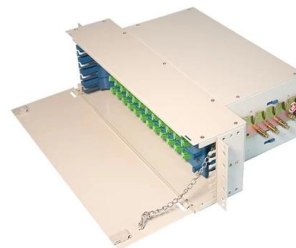

BRANCH FIBER OPTIC CABLE ASSEMBLY AND METHOD OF

Each of the stub cables has a first end integrally connected to the main fiber optic cable at one of the branching sites, and a second end extending away from the main fiber optic cable. A method of

[Contact Us](#)