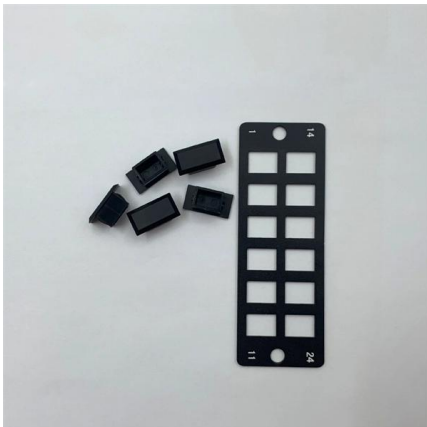

Data Center Power Distribution Solutions

Effectively manage your data center power usage with a complete lineup of power distribution units, including cabinets, rack PDUs, switches, & transformers.

[Contact Us](#)