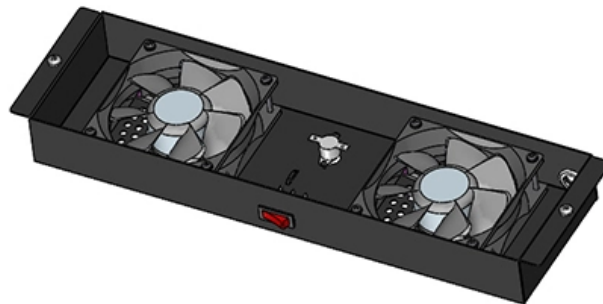

Botswana Power Distribution Cabinet and Box Solution

Botswana Power Distribution Cabinet and Box Solution

Botswana GGD Type AC Low Voltage Distribution Cabinet

The product is designed into three serial numbers according to current ratings. The GGD1-type cabinet has a rated current of 1000A, the GGD2-type cabinet has a rated current of 1600A, and the GGD3

[Contact Us](#)

Botswana XL-21 Power Distribution Cabinet- Dongfeng-covering

The XL type low-voltage power distribution cabinet uses domestically designed new components. The enclosure is made of bent steel plates, featuring a compact structure, easy maintenance, and flexible

[Contact Us](#)

1mw modular solar cabinet power supply station in botswana

The Mmadinare Solar Power Station is a 120 MW (160,000 hp) solar power station, under development in Botswana. The solar farm will be developed in two phases of 60 megawatts each. Scatec, the

[Contact Us](#)

What is the Internal Structure of The Distribution Box

What is a Distribution Box? Definition A distribution box is an essential electrical component used to manage and control the flow of electricity