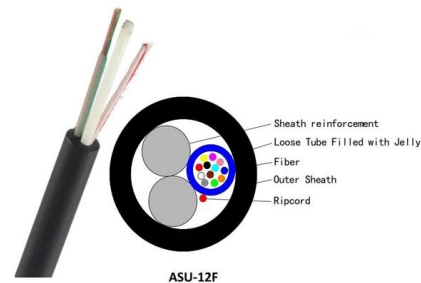

[Contact Us](#)

Complete cable tray manual for electrical engineers and

Complete cable tray manual for electrical engineers and designers (on photo: power cable management ladder tray systems assembled aluminum cable tray ladder

Cable Tray Technical Guide A practical guide to product selection and

A practical guide to product selection and installation This guide for engineers and installers has been developed by ABB as a practical reference regarding cable tray characteristics, installation, and

[Contact Us](#)

LED DISPLAY PANEL

CURRENT STATUS CLEARLY VISIBLE

IT CAN CLEARLY SHOW THE CURRENT STATUS AND VOLTAGE STATUS, WITH EFFICIENT OPERATION AND RAPID RESPONSE.

How to Install Cable Tray: A Comprehensive Guide to

[Contact Us](#)

How to install Cable Trays - Best Guide in 2026

Step-by-step on-site guide: learn how to plan, mark, support, and install cable trays correctly, from shop drawing approval to final checks.