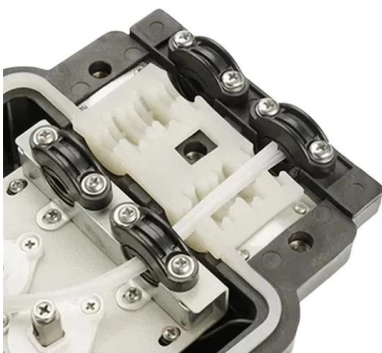

CompuCare :: Cabinet

Feature-rich rack enclosure optimized for easy installation, managing cables, integrating power distribution, and maximizing airflow. Includes: Casters, Doors,

[Contact Us](#)

Embrace Sustainability with Eurotex Solar Coldrooms

Eurotex takes the lead in the sales of advanced solar coldrooms, revolutionizing the storage and preservation of goods in Botswana. Our solar coldrooms are

[Contact Us](#)

Top Tile Botswana

Gaborone Branch Plot 14382, Gaborone West,
Opp. Glazing Botswana Phone: + 267 392 4886
Fransistown Branch Plot 31274 Unit 1 & 2, Phase 4 Industrial,

[Contact Us](#)