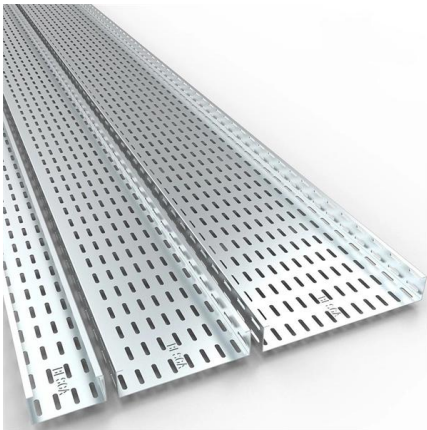

CompuCare :: Cabinet

Feature-rich rack enclosure optimized for easy installation, managing cables, integrating power distribution, and maximizing airflow. Includes: Casters, Doors,

[Contact Us](#)

Embrace Sustainability with Eurotex Solar Coldrooms

Eurotex takes the lead in the sales of advanced solar coldrooms, revolutionizing the storage and preservation of goods in Botswana. Our solar coldrooms are

[Contact Us](#)