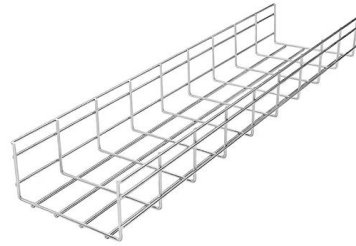

CompuCare :: Cabinet

Feature-rich rack enclosure optimized for easy installation, managing cables, integrating power distribution, and maximizing airflow. Includes: Casters, Doors,

[Contact Us](#)

Embrace Sustainability with Eurotex Solar Coldrooms

Eurotex takes the lead in the sales of advanced solar coldrooms, revolutionizing the storage and preservation of goods in Botswana. Our solar coldrooms are

[Contact Us](#)

Top Tile Botswana

Gaborone Branch Plot 14382, Gaborone West,
Opp. Glazing Botswana Phone: + 267 392 4886
Fransistown Branch Plot 31274 Unit 1 & 2, Phase 4 Industrial,

[Contact Us](#)