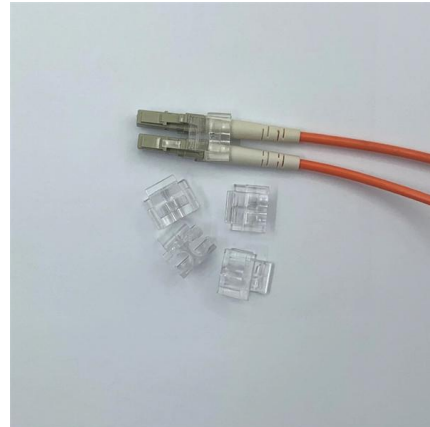

Your Comprehensive Safari Packing List for Botswana

The thought of what to wear on a Safari in Botswana can be a bit overwhelming, that is why we made this timely Safari packing list for Botswana safari guide for you.

[Contact Us](#)

Refrigeration Revolution: Modular Cold Rooms Driving

Refrigeration Revolution: Prefab Modular Cold Rooms Driving Botswana's Key Industries When you're in agriculture, mining, tourism or manufacturing in

[Contact Us](#)

Cold Room Panels and Freezer Room Panels Botswana

The versatile strength of our freezer and cold room panels can fulfill all insulated needs for the installs of cold and freezer rooms of any size in Botswana. We use

[Contact Us](#)

Contact Us

For datasheets, pricing, or custom fiber access solutions, please visit:
<https://www.frindel.es>