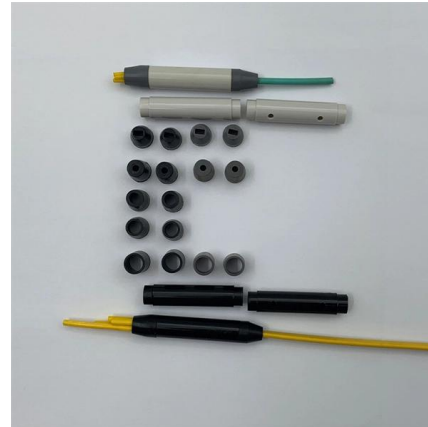

Prisma SD-WAN

Unclaimed indicates that the device is available in the inventory, but has not been claimed. Offline indicates that the device is not yet communicating with the Prisma SD-WAN controller. Online

[Contact Us](#)

TIGO trae a Bolivia la red inteligente SD-WAN

Tigo, a través de Tigo Business, marca un hito y trae a Bolivia la tecnología SD-WAN que ha sido implementada por primera vez en el país en la

[Contact Us](#)

How to configure SDWAN: Basic connection

Objective Configure the basic SDWAN setup using the topology below. Once the needed IPSEC tunnels are up, the routing will look like the below. Environment Panorama with SD-WAN

[Contact Us](#)