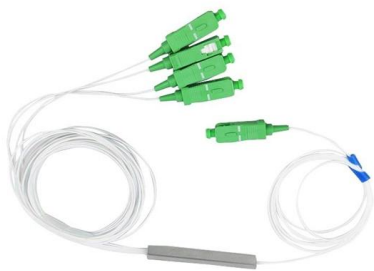

SDI Belgium

SDI Belgium. Address: Rue de Genval 12 1301, Wavre Belgium. NAICS: 4242; 4238; 424210; 423; 42. SIC: 5122; 5084; 50; 50-51. Revenue: $1.37M.

[Contact Us](#)