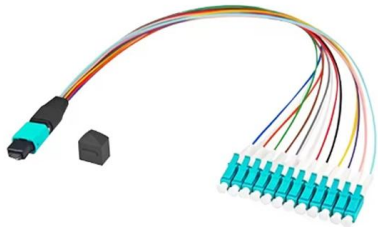

Electrical distribution box Belgium

44 Companies and suppliers for electrical-distribution-box Find wholesalers and contact them directly Leading B2B marketplace Find companies now!

[Contact Us](#)