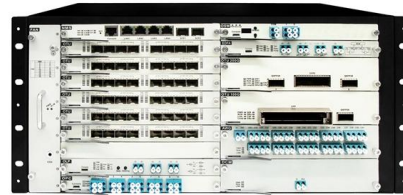

Rongda Electric SDY IP54 Electromagnetic Lock Dual Power

SDY Dual Power Automatic Transfer Distribution Box, Control Distribution Box, Power Box, Lighting Boxes an electrical device used to achieve automatic or manual switching between two power sources.

[Contact Us](#)

OEM SDY Dual Power Automatic Transfer Box, Custom Lighting Distribution

The SDY series dual power supply box is suitable for terminal dual-loop power supply systems with AC 50Hz, rated voltage 220V/380V, and rated current 60A-400A. It can realize automatic switching

[Contact Us](#)

Distribution boxes , Boels

Hire at Boels EX Distribution Box 400V 63A > 1x63A, 2x32A,1x16A, 6x230V/3p CEAG

[Contact Us](#)