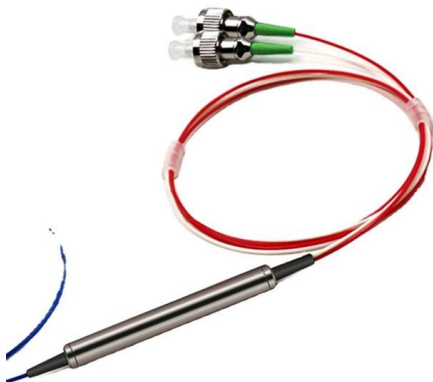

Rongda Electric SDY IP54 Electromagnetic Lock Dual Power

SDY Dual Power Automatic Transfer Distribution Box, Control Distribution Box, Power Box, Lighting Boxes an electrical device used to achieve automatic or manual switching between two power sources.

[Contact Us](#)

OEM SDY Dual Power Automatic Transfer Box, Custom Lighting Distribution

The SDY series dual power supply box is suitable for terminal dual-loop power supply systems with AC 50Hz, rated voltage 220V/380V, and rated current 60A-400A. It can realize automatic switching

[Contact Us](#)

Distribution boxes , Boels

Hire at Boels EX Distribution Box 400V 63A > 1x63A, 2x32A,1x16A, 6x230V/3p CEAG

[Contact Us](#)