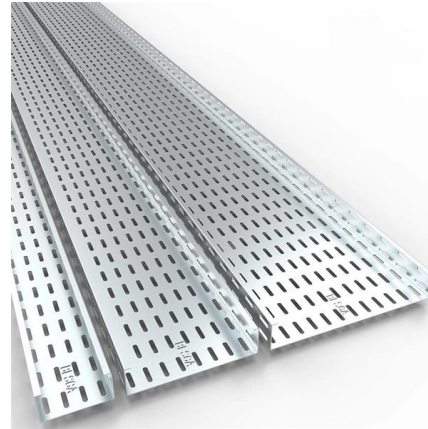

Fibre Optic Distribution Box External Manufacturer & Supplier in Belgium

Find Fibre Optic Distribution Box External in Belgium. Buy Fibre Optic Distribution Box External at the best price from Norden Communication, one of the leading manufacturers and suppliers of Fibre

[Contact Us](#)