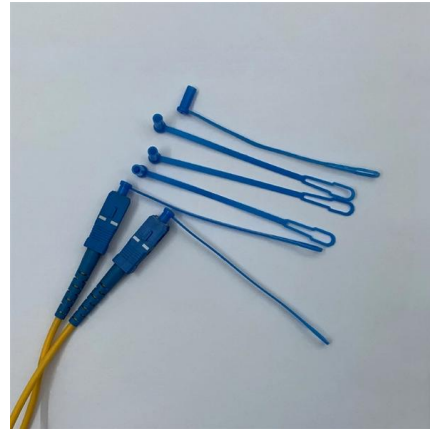

SDI Belgium

SDI Belgium. Address: Rue de Genval 12 1301, Wavre Belgium. NAICS: 4242; 4238; 424210; 423; 42. SIC: 5122; 5084; 50; 50-51. Revenue: $1.37M.

[Contact Us](#)