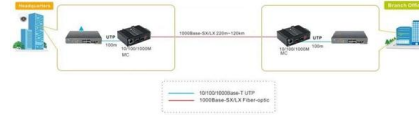

Discover our 42U rack with 600 mm depth, 750 kg load capacity, lockable glass door, and adjustable 19 inch rack mounts. Order online or contact us today.

[Contact Us](#)

DSI 42U serverkast met glazen deur

De DSI DS8842 42U serverkast met glazen deur is een vrijstaande serverkast voor 19" servers met ruimte voor maximaal 42 units. Deze serverkast is gemaakt van

[Contact Us](#)

42U Server Rack Cabinet Lande 800x1000 Black

LANDE 42U 800x1000 Perforated Server Cabinet - Black , Fiber4u Technology: 20 years of affordable and professional network infrastructure solutions.

[Contact Us](#)

42U STANDARD DATA RACKS

Numbering of rack units at the 19" profiles Front door with window of certified safety glass (thickness 5 mm) Front door with 1-point turning handle and profile half

[Contact Us](#)