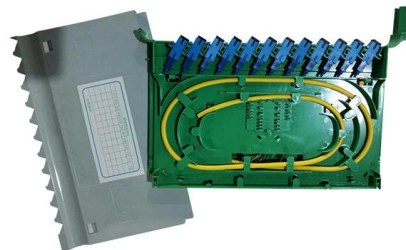

The FS42-6-642U Free Standing Data Cabinets 600 Wide 600 Deep 42U high, 600mm wide and 600mm deep free standing cabinet from Server Room Environments.

[Contact Us](#)

NSR 42U Server Racks 800mm Wide 1000mm Deep