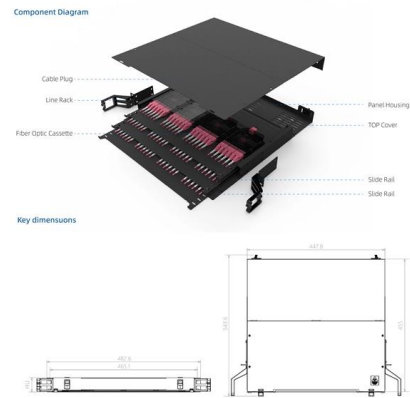

19 inch server cabinet 42U

Deliverable within 3 working days. This 42U network cabinet provides a spacious and secure solution for the orderly mounting of network and server equipment in

[Contact Us](#)

42U Racks , 42U Server Cabinets , Server Room Environments

The majority of server racks and data cabinets supplied are enclosed rather than open frames. An enclosed cabinet with a front and rear door and side panels is more secure and will provide with

[Contact Us](#)