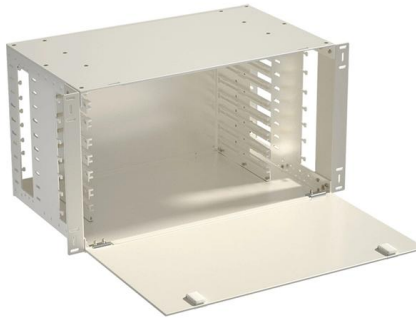

# **Belarusian Integrated Container Rack 47U**

## Belarusian Integrated Container Rack 47U

---

## 47U Racks , 47U Server Cabinets , Server Room Environments

With internal depths from 600-1200mm, these 47U racks are designed to house standard 19inch rack mountable devices using slide rails, shelves or trays. Additional cabinet options cover lockable front

### **47U DataCenter Rack Cabinet Width 800 Depth 1200**

47U 19" DataCenter Rack cabinet measuring 800 x 1200 x 2212 mm created and

[Contact Us](#)