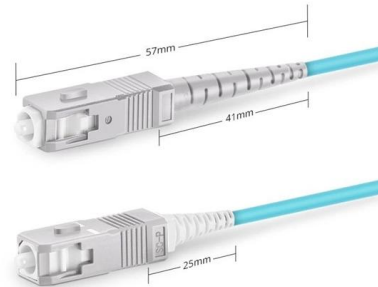

Simplex SC UPC