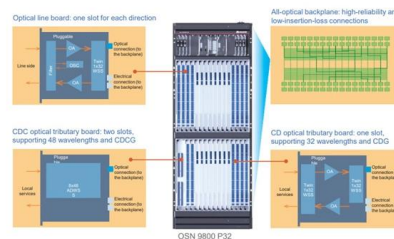

NavePoint 24-Port CAT6 UTP Patch Panel 1U, Black

The NavePoint Cat6 Patch Panel is an engineering upgrade from other panels. They have grouped each of the 8-wires for each Cat6 cable in a

[Contact Us](#)

110-Type Patch Panels CAT6 Archives

ICC offers a range of CAT6 Patch Panels, engineered to support high-performance connectivity with PoE++ compatibility. These panels include both wall-mounted and rack-mounted options, available in