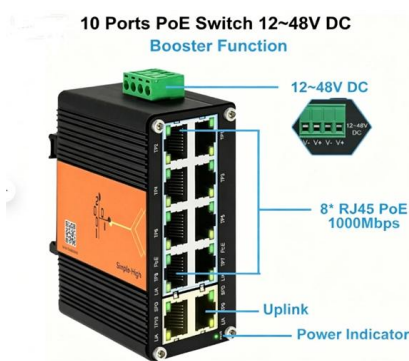

What Is An ONT? - A Quick Guide

The Optical Network Terminal (ONT) is a cornerstone of contemporary fiber-optic communication networks. As the intermediary between

[Contact Us](#)

ONT/ONU Devices , Optical Network Terminals and

Discover our selection of GPON, EPON, and XG (S)PON ONT/ONU devices. Choose from reliable Optical Network Terminals for seamless connectivity and

[Contact Us](#)