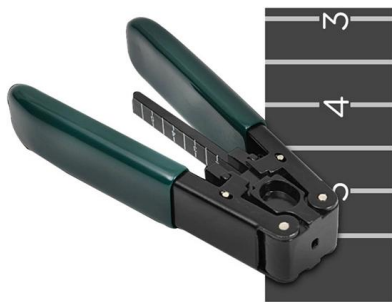

## How to Install BIPV? - AHODSOLAR

Building-Integrated Photovoltaics (BIPV) combines solar power generation with architectural function, integrating PV modules directly into a

[Contact Us](#)

## Roof Risers and Cable Entry

Roof Risers and Cable Entry Here at Roofing Superstore, we supply a broad range of roof risers and roof cable outlets. Both these products provide a watertight entry

[Contact Us](#)