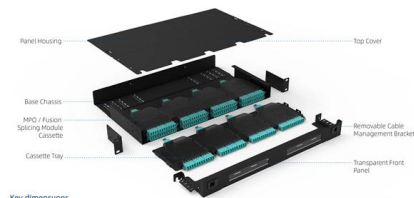

Component Diagram

Key dimensions