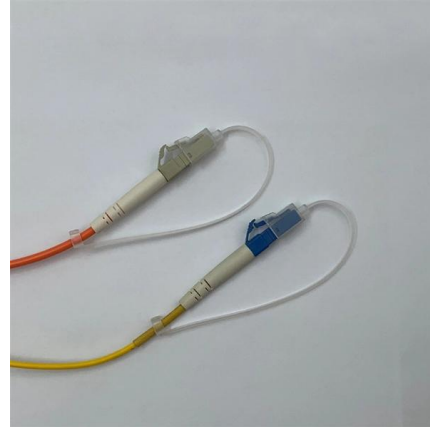

32 Core FTTH Fiber Optic Distribution Box

32 ports Distribution Box is designed for FTTH application, apply for common cable connecting with drop cable / pigtail and optical splitter.

[Contact Us](#)