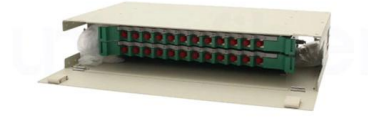

8 Core NAP ODP FTB FTTH 3 Inlet Fiber Access

8 port Optical Fiber Distribution Box Indoor / Outdoor Wall Mounted comes with 2 fiber cable ports + 8 ports for drop ftth fiber optic cables. It can install 8pcs

[Contact Us](#)

FDB-32 Fiber Distribution Box, 32 ports- AOA Tech

Overview FDB-32 Series 32 ports Fiber Distribution Box, also called Splitter Distribution Box or Fiber Terminal Box, can be used in FTTH projects and is

[Contact Us](#)

Fiber Distribution & Termination Boxes

Fiber distribution boxes support multiple port configurations such as 8 port, 16 port, 24 port and 32 port, and can accommodate PLC splitters (1x8, 1x16) for efficient

[Contact Us](#)