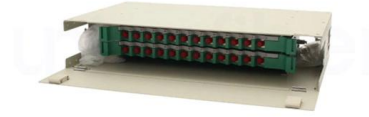

Durable FTTH Terminal Box , Fiber Termination

Explore reliable FTTH terminal boxes for secure fiber termination and distribution. Wall-mounted design, robust build, for home and industrial optical networks.

[Contact Us](#)

32 core fiber optic termination box

Discover 32 core fiber optic termination boxes with IP65 rating for reliable fiber cable termination. Ideal for FTTH, outdoor use, and telecom networks.

[Contact Us](#)

48 Core FDB Fiber Optic Distribution Box

SK 48 Core FDB Fiber Optic Distribution Box with 1*32 PLC Fiber Optic Splitter This fiber optic terminal box is adopted the latest design, no special tool for the locking, easy installation and opening. Flip

[Contact Us](#)