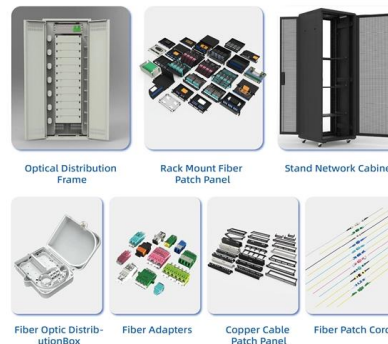

An Extensive Library of Self-Developed Products

Industrial Fiber Optic Distribution Boxes , 1-24 Cores

OTRANS is a leading fiber optic distribution box manufacturer. We offer a wide range of 1-24 core FDB boxes and ODF cabinets for indoor/outdoor FTTH deployment.

[Contact Us](#)