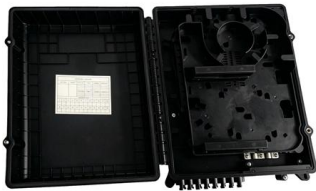

### 32 Cores Fiber Optic Terminal Box: Scalable & Secure

Discover the 32 Cores Fiber Optic Terminal Box--your solution for scalable, secure FTTH networks. Upgrade your connectivity today!

[Contact Us](#)