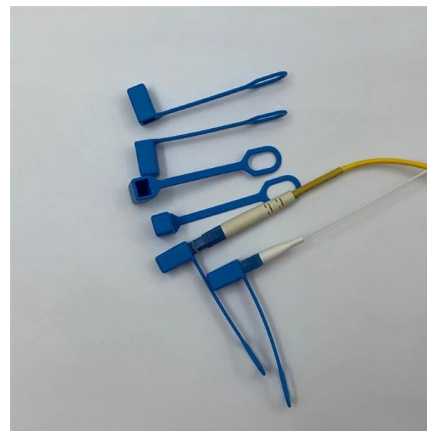

Cable Management Support Systems

Cable Management Support Systems: Eurotray Quality Perforated Cable Trays: Eurotray offers perforated cable trays in various types and service conditions,

[Contact Us](#)