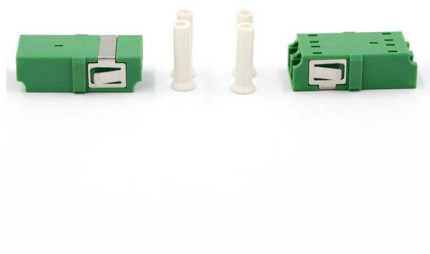

Wire Mesh Cable Tray , Legrand

Wire Mesh Cable Tray Engineered for optimal airflow, this adaptable system minimizes heat buildup to maximize cable loads. The open-access design

[Contact Us](#)