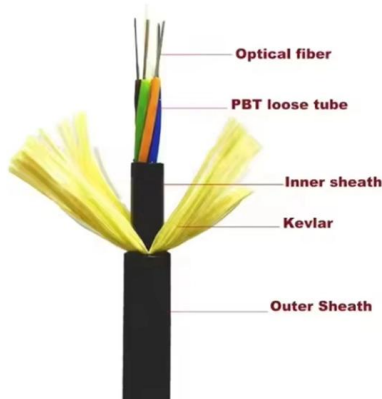

Zinc Wire Mesh Cable Tray 100x50x3000mm , Cable Management

Discover our zinc-coated wire mesh cable tray, designed for efficient cable management with optimal airflow in various industrial and commercial settings. This robust tray measures 100mm wide x 50mm

[Contact Us](#)

Stainless Steel Wire Mesh Cable Tray Guide