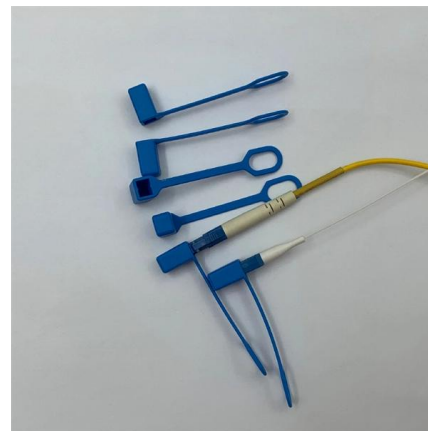

Wire Mesh Cable Trays , Welded Steel Cable Trays

Durable welded wire mesh cable trays for industrial, commercial, and AI data center cable management--flexible, scalable routing.

[Contact Us](#)