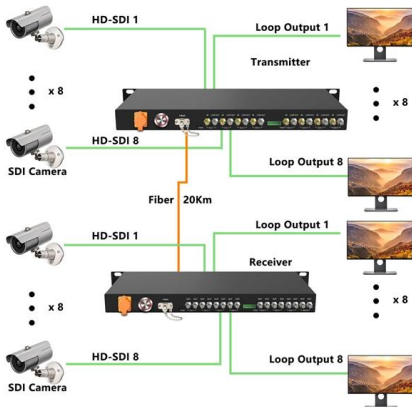

About Us , LAI Group

LAI acquires PSG Switchgear, significantly expanding its presence in Victoria, New South Wales, and Queensland. The company moves to a new 50,000 square metre facility and adds structural steel

[Contact Us](#)

The Progress Group

Your Australian Switchboard Company Progress Are Leaders In Quality Switchboard Manufacturing Throughout Australia The Progress Group are a leader within the

[Contact Us](#)