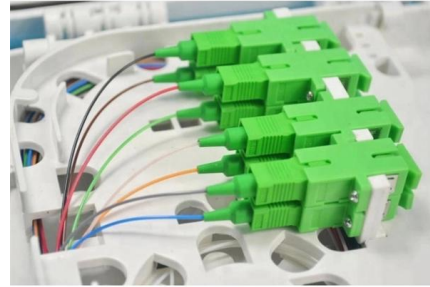

Buried

24 Cores GYTA53 fiber optic cable Double Armored & Double PE Sheathed is the steel tape armored outdoor fiber optic cable and gel-filled PBT

[Contact Us](#)

Single Mode Fiber Optic Cables ,

Find premium single mode fiber optic cables for high-speed data transmission. 20 years of expertise and worldwide delivery.

[Contact Us](#)

Mantle Clock European Copper Dolphin Shaped Clock Modern Living

Accurate travel time, reliable quality and very durable.1. The bell body made of brass has been polished, polished and glazed for many times. The structure is stable.2. The marble base is firm and stable,

[Contact Us](#)