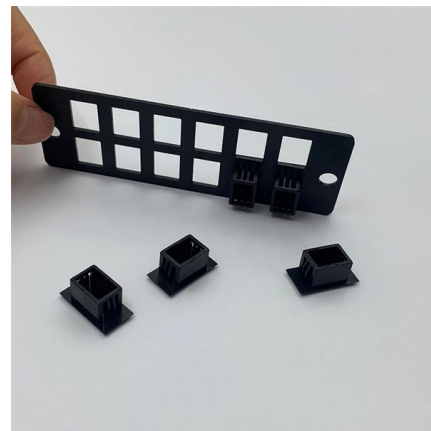

5 Meters 4 Core Industrial TPU LC to LC Outdoor Armored Fiber Optic

4 Core Single Mode LC Industrial Armored TPU Fiber Optic Patch Cable: Industrial TPU Jacket features strong tensile strength, high abrasion resistance, water proof, high and low-temperature resistance,

[Contact Us](#)

24 Cores GYTA53 Fiber Optic Cable Direct