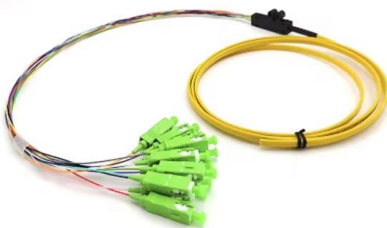

Argentina Ladder Side Cable Tray

FRP Cable Trays / fiberglass Cable Ladder supplier in

Manufacturing Standards Saudigrate cable trays are manufactured as per the international standards BS50085, NEMA VE 1, BS/IEC 61537, ASTM & UL.

[Contact Us](#)

What is the difference between cable ladders and cable trays

Generally, cable ladders are preferred for supporting high volume or heavy cabling, especially if there are long spans between supports. Cable trays are typically

[Contact Us](#)

LADDER TYPE CABLE TRAYS

These trays feature a ladder-like structure with two longitudinal side rails and spaced rungs, making them ideal for carrying large volumes of power cables and allowing efficient heat dissipation.

[Contact Us](#)

Cable Ladder

Cable Ladder Cable ladder, also known as ladder type cable tray or ladder cable rack, is specially designed and engineered with side rails with rungs for routing

[Contact Us](#)