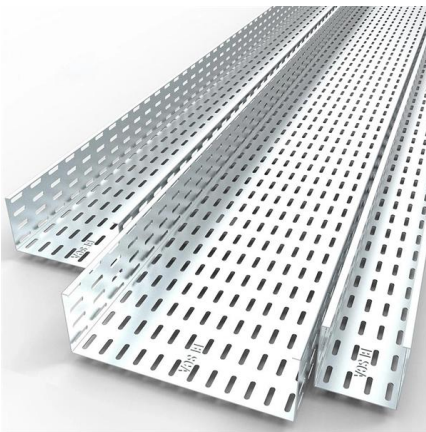

Metal Cable Support System

A Cable Tray, Ladder and Trunking Supplier in Singapore. Cable Tray and Ladder, Cable Trunking, Wire mesh Basket Tray - Comply to IEC 61537 and NEMA VE-1

[Contact Us](#)

☒ IP65/IP55 OUTDOOR CABINET

☒ OUTDOOR CABINET WITH AIR CONDITIONER

☒ OUTDOOR ENERGY STORAGE CABINET

☒ 19 INCH