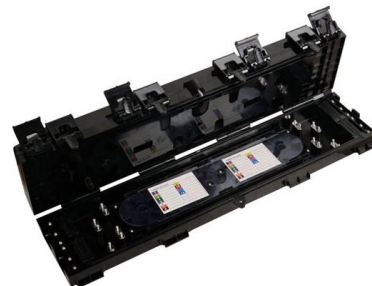

What Is a Distribution Box?

What to Look for When Choosing a Distribution Box If you're going to buy a distribution box, there are several things you should look for. You should

[Contact Us](#)