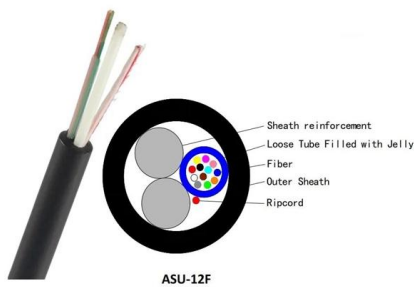

Understanding the SFP28-25G-SR Transceiver and Its

The SFP28-25G-SR transceiver delivers 25Gbps speeds, short-range fiber connectivity, and reliable performance for data centers and enterprise networks.

[Contact Us](#)

25G SFP28 Optical Transceivers , SR, LR, ER

Explore 25G SFP28 optical transceivers compatible with Cisco, Huawei, Juniper, Arista, and more. Choose SR, LR, and ER modules for diverse network

[Contact Us](#)

Choosing the Best 25Gb Switch for Your Network

Find the best 25Gb switch for your network needs with our analysis of top brands like Dell and Cisco. Upgrade to high-speed, high-port density switches

[Contact Us](#)