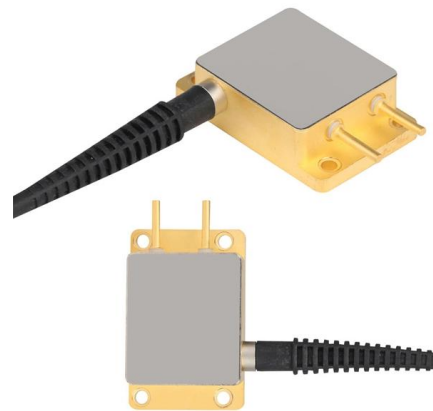

Product Management - Product Strategy

Objective - Common Payment Gateway Domestic SWITCH Technical implementation with a licensed software platform

[Contact Us](#)